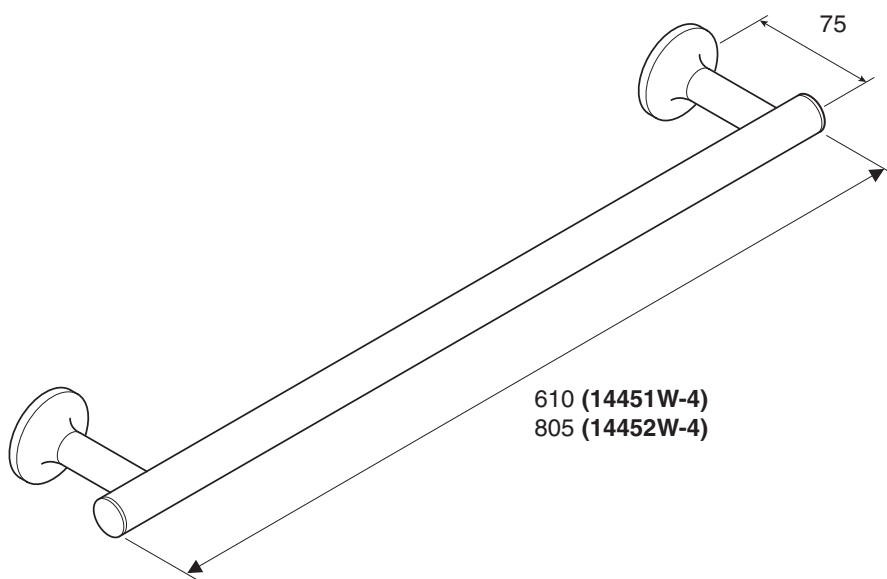

Stillness 610 & 910mm towel rails

Simplified form and detail embody the paired-down approach of Stillness. Streamlined elements, pure design and industrial integrity lend aesthetic functionality to minimal spaces. Stillness accessories complete the Stillness brassware offering. Durable solid brass construction.

|                            |   |  |
|----------------------------|---|--|
| <b>Product</b>             | 14451W-4  | Stillness 610mm towel rail<br>W610xD75mm |
|                            | 14452W-4  | Stillness 910mm towel rail<br>W910xD75mm |
| <b>Colours/finishes</b>    | Polished chrome (-CP), Brushed nickel (-BN)                   |  |
| <b>Fixings</b>             | Fixings included  |  |
| <b>Associated products</b> | Stillness brassware, showers and accessories range            |  |
| <b>Recommended suites</b>  | Purist, Escale, Presqu'île suites, Artist Editions washbasins |  |

To order, please use the product code and add the finish reference, eg. -00 for white.

All measurements shown are in millimetres.  
Sizes are approximate.

P5101/1